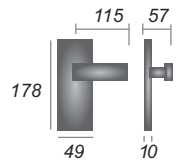

SC-SQ5002-SC

SC-SQ5004-SC

LEVERS ON PLATE

Boston

- BOS1000** Lever Lock
- BOS1010** Lever Latch
- BOS1030** Bathroom Set
- BOS1048** Euro Profile

Atlanta

- SC-7600** Lever Lock
- SC-7610** Lever Latch
- SC-7630** Bathroom Set
- SC-7648** Euro Profile