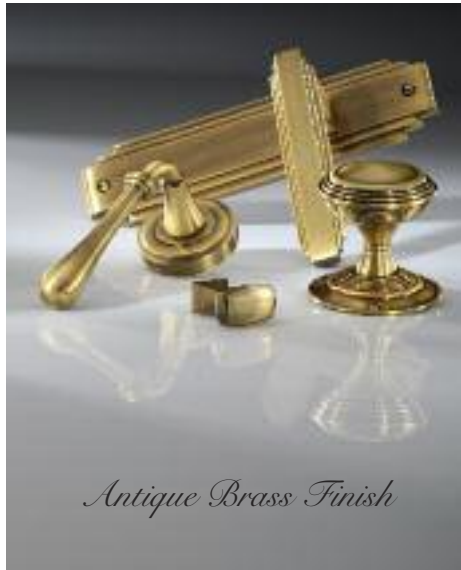

Luca

- SC-400** Lever Lock
- SC-410** Lever Latch
- SC-420** Bathroom Set
- SC-448** Euro Profile

Aurora

- SC-7350** Lever Lock
- SC-7360** Lever Latch
- SC-7330** Bathroom Set
- SC-7348** Euro Profile

Tosca

- SC-4350** Lever Lock
- SC-4360** Lever Latch
- SC-4330** Bathroom Set
- SC-4348** Euro Profile

Heritage Brass

SOLID BRASS DOOR FURNITURE

Matt Bronze Finish

Antique Brass Finish

Satin Nickel Finish

Polished Nickel Finish

Polished Brass Finish

Satin Brass Finish

Large Pull Handles

Cabinet Knobs & Pulls

Electrical Accessories

m. marcus
architectural hardware

M. Marcus Ltd. Unit 7, Narrowboat Way, Dudley. DY2 OXQ
Admin Tel: (01384) 457900