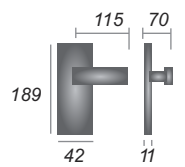

Tosca

- **SC-4350** Lever Lock
- **SC-4360** Lever Latch
- **SC-4330** Bathroom Set
- **SC-4348** Euro Profile