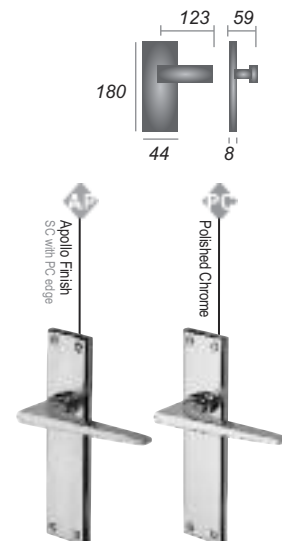

SC-SQ5002-SC

SC-SQ5004-SC

LEVERS ON PLATE

Boston

- BOS1000** Lever Lock
- BOS1010** Lever Latch
- BOS1030** Bathroom Set
- BOS1048** Euro Profile

Atlanta

- SC-7600** Lever Lock
- SC-7610** Lever Latch
- SC-7630** Bathroom Set
- SC-7648** Euro Profile

Donna

- SC-6350** Lever Lock
- SC-6360** Lever Latch
- SC-6330** Bathroom Set
- SC-6348** Euro Profile

Swift

- SC-3400** Lever Lock
- SC-3410** Lever Latch
- SC-3430** Bathroom Set
- SC-3448** Euro Profile