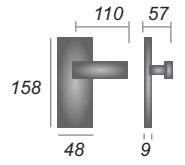

SC-SQ5002-SC

SC-SQ5004-SC

LEVERS ON PLATE

Boston

- BOS1000** Lever Lock
- BOS1010** Lever Latch
- BOS1030** Bathroom Set
- BOS1048** Euro Profile

Atlanta

- SC-7600** Lever Lock
- SC-7610** Lever Latch
- SC-7630** Bathroom Set
- SC-7648** Euro Profile