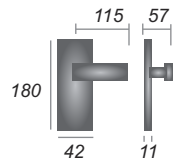

Aurora

- **SC-7350** Lever Lock
- **SC-7360** Lever Latch
- **SC-7330** Bathroom Set
- **SC-7348** Euro Profile