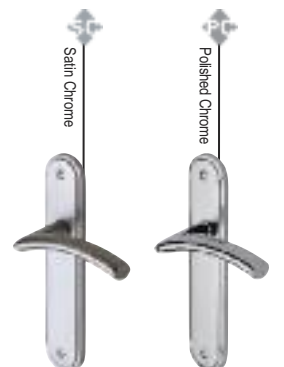

Lena

- SC-2350** Lever Lock
- SC-2360** Lever Latch
- SC-2330** Bathroom Set
- SC-2348** Euro Profile

Mercury

- SC-3500** Lever Lock
- SC-3510** Lever Latch
- SC-3530** Bathroom Set
- SC-3548** Euro Profile

Luca

- SC-400** Lever Lock
- SC-410** Lever Latch
- SC-420** Bathroom Set
- SC-448** Euro Profile

Aurora

- SC-7350** Lever Lock
- SC-7360** Lever Latch
- SC-7330** Bathroom Set
- SC-7348** Euro Profile

Tosca

- SC-4350** Lever Lock
- SC-4360** Lever Latch
- SC-4330** Bathroom Set
- SC-4348** Euro Profile

Heritage Brass

SOLID BRASS DOOR FURNITURE

Matt Bronze Finish

Antique Brass Finish

Satin Nickel Finish

Polished Nickel Finish

Polished Brass Finish

Satin Brass Finish

Large Pull Handles

Cabinet Knobs & Pulls

Electrical Accessories

m. marcus
architectural hardware

M. Marcus Ltd. Unit 7, Narrowboat Way, Dudley. DY2 OXQ
Admin Tel: (01384) 457900