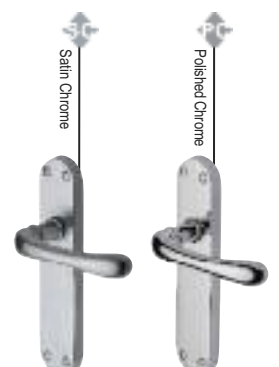

Designed to match Nuovo Rose levers - pages 5 and 6

Turn & Release

Keyhole Escutcheon

Euro Profile Escutcheon

SC-SQ4035-PC

SC-SQ5002-PC

SC-SQ5004-PC

SC-SQ4035-SC

SC-SQ5002-SC

SC-SQ5004-SC

LEVERS ON PLATE

Boston

- BOS1000** Lever Lock
- BOS1010** Lever Latch
- BOS1030** Bathroom Set
- BOS1048** Euro Profile

Atlanta

- SC-7600** Lever Lock
- SC-7610** Lever Latch
- SC-7630** Bathroom Set
- SC-7648** Euro Profile

Donna

- SC-6350** Lever Lock
- SC-6360** Lever Latch
- SC-6330** Bathroom Set
- SC-6348** Euro Profile

Swift

- SC-3400** Lever Lock
- SC-3410** Lever Latch
- SC-3430** Bathroom Set
- SC-3448** Euro Profile