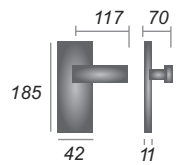

Boston

- **BOS1000** Lever Lock
- **BOS1010** Lever Latch
- **BOS1030** Bathroom Set
- **BOS1048** Euro Profile

Atlanta

- **SC-7600** Lever Lock
- **SC-7610** Lever Latch
- **SC-7630** Bathroom Set
- **SC-7648** Euro Profile

Donna

- **SC-6350** Lever Lock
- **SC-6360** Lever Latch
- **SC-6330** Bathroom Set
- **SC-6348** Euro Profile